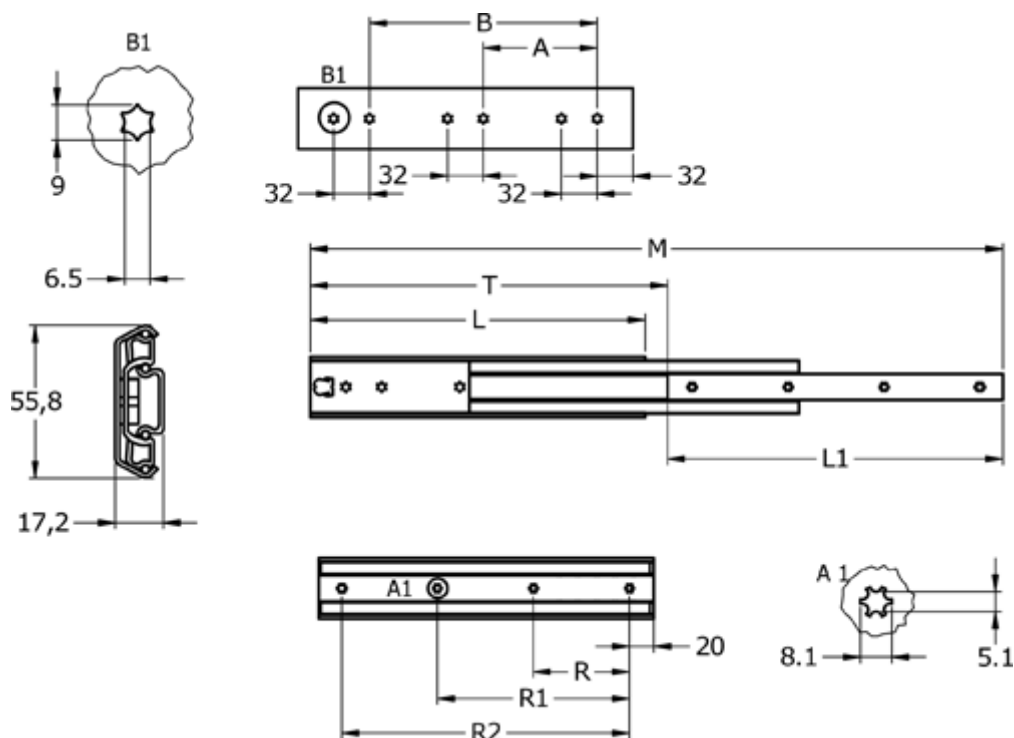

Article number: 11112S30

Description: Thomas Regout Telescopic Slide 11112S29 ULF HD D, 3-piece
Length 800 mm / load cap. 121 kg / extension 850 mm

Measures

A	= 384	R2 = 854
B	= 736	T = 956
L	= 900	
L1	= 894	
Load capacity side mounted	= 105	
M	= 1850	
R	= 285	
R1	= 569	